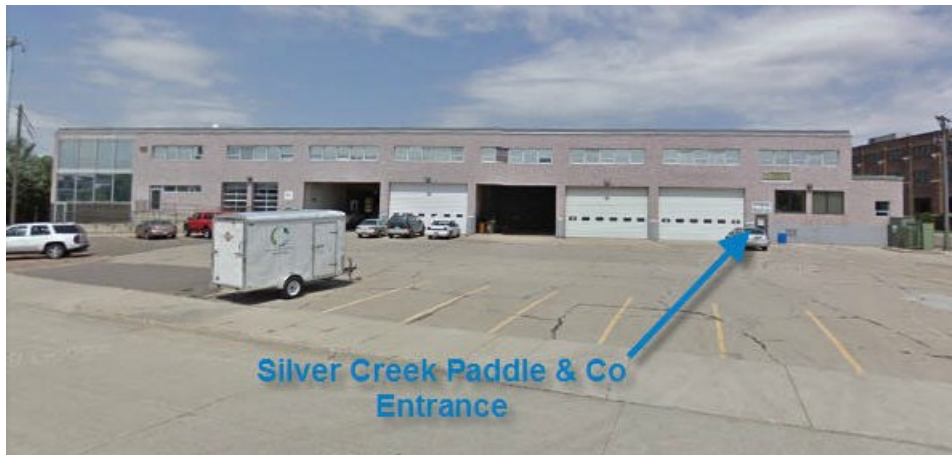

Silver Creek Paddle & Company

Hours & Directions

Silver Creek Paddle & Company
2001 Kennedy St. NE, Suite 175
Minneapolis, MN 55413
612.206.1469

Hours:

By Appointment

Directions:

[Show on Google Maps](#)

From the North: